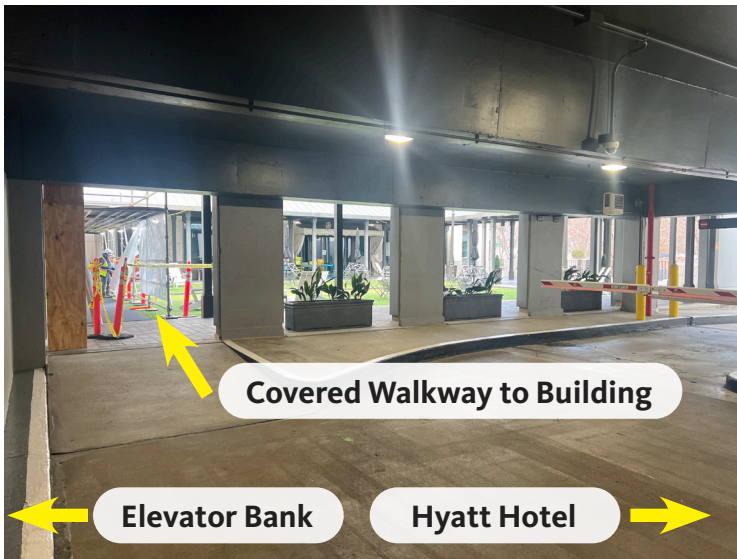

## 999 PEACHTREE BUILDING ENTRY POINTS

### 999 PARKING GARAGE

Visitor parking spaces are marked on floors 2, 3 and 9 but you are able to park in any unreserved space. Park and enter the building from Level 3. Before the elevator banks and next to the vehicle entry nearest the Hyatt, take the covered walkway into the building.

### PEACHTREE PLACE

Enter at the sign on Peachtree Place and follow signs to access the lobby. Check in with security and you'll be escorted to Floor 14.

## PEACHTREE STREET

Enter at the sign on Peachtree Place and follow the hall to access the lobby. Check in with security and you'll be escorted to Floor 14.