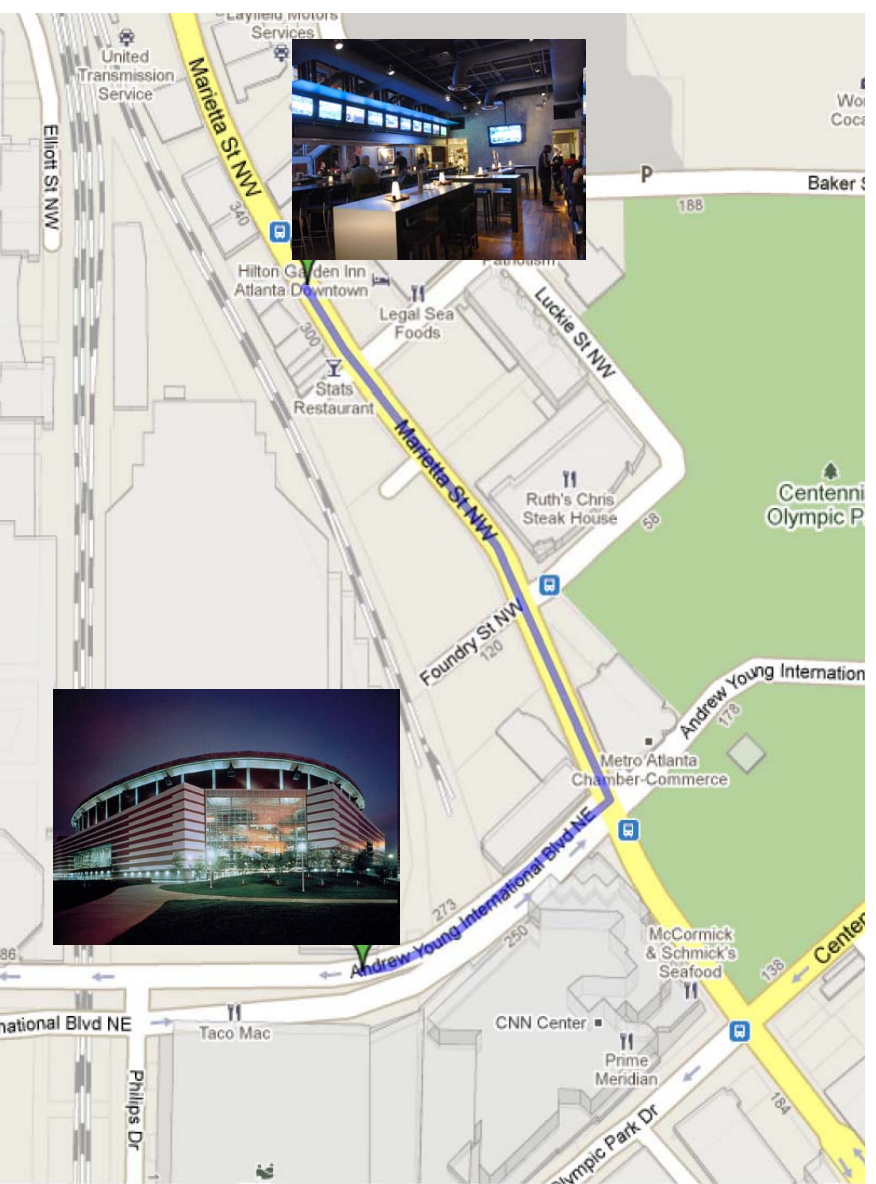

7:00 –10:00pm

IFMA World Workplace 2010 Reception
Georgia Aquarium
(\$95 Tickets)

10.28.10

10:30am –2:30pm

IFMA WW Expo
(Atlanta Chapter Booth #427)

10.29.10

6:30pm –Midnight

IFMA Awards of Excellence Banquet
(\$115 Tickets)

11pm –1am

IFMA Atlanta Chapter Party
Stats | 300 Marietta St NW
(no charge to members)

IFMA WW P EVENTS

Maps for Events

IFMA Atlanta - Hospitality Suite WWP 2010

OMNI HOTEL CNN CENTER
 100 CNN Center Atlanta, GA 30303
Wed, OCT 27th
4:00 - 5:30

(BALLROOM F)

* Transportation to WWP Reception

From GWCC Enter the Omni Hotel
 through the North Tower M2/Intl
 Ballroom Level

DRINKS - HORS D'OEUVRES - MUSIC - NETWORKING

October 29, 2010
 11pm – 1am
 IFMA Atlanta Chapter Party
 Stats | 300 Marietta St NW
 (404) 885-1472

**Join the IFMA Atlanta
 Chapter After the
 Awards Banquet**

1. Head west on Andrew Young International Blvd NW toward Philips Dr 417 ft
2. Make a U-turn at Philips Dr 0.2 mi
3. Turn left at Marietta St NW Destination will be on the left 0.2 mi