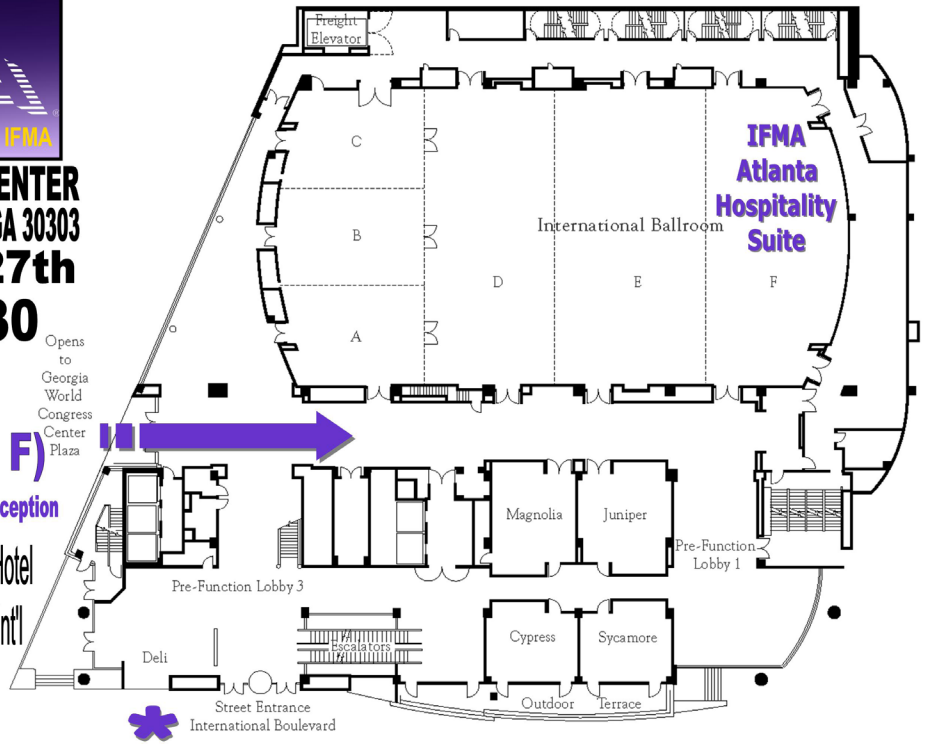

11pm –1am

IFMA Atlanta Chapter Party
Stats | 300 Marietta St NW
(no charge to members)

IFMA WW P EVENTS

Maps for Events

IFMA Atlanta - Hospitality Suite WWP 2010

OMNI HOTEL CNN CENTER
 100 CNN Center Atlanta, GA 30303
Wed, OCT 27th
4:00 - 5:30

(BALLROOM F)

* Transportation to WWP Reception

From GWCC Enter the Omni Hotel
 through the North Tower M2/Intl
 Ballroom Level

DRINKS - HORS D'OEUVRES - MUSIC - NETWORKING

October 29, 2010
 11pm – 1am
 IFMA Atlanta Chapter Party
 Stats | 300 Marietta St NW
 (404) 885-1472